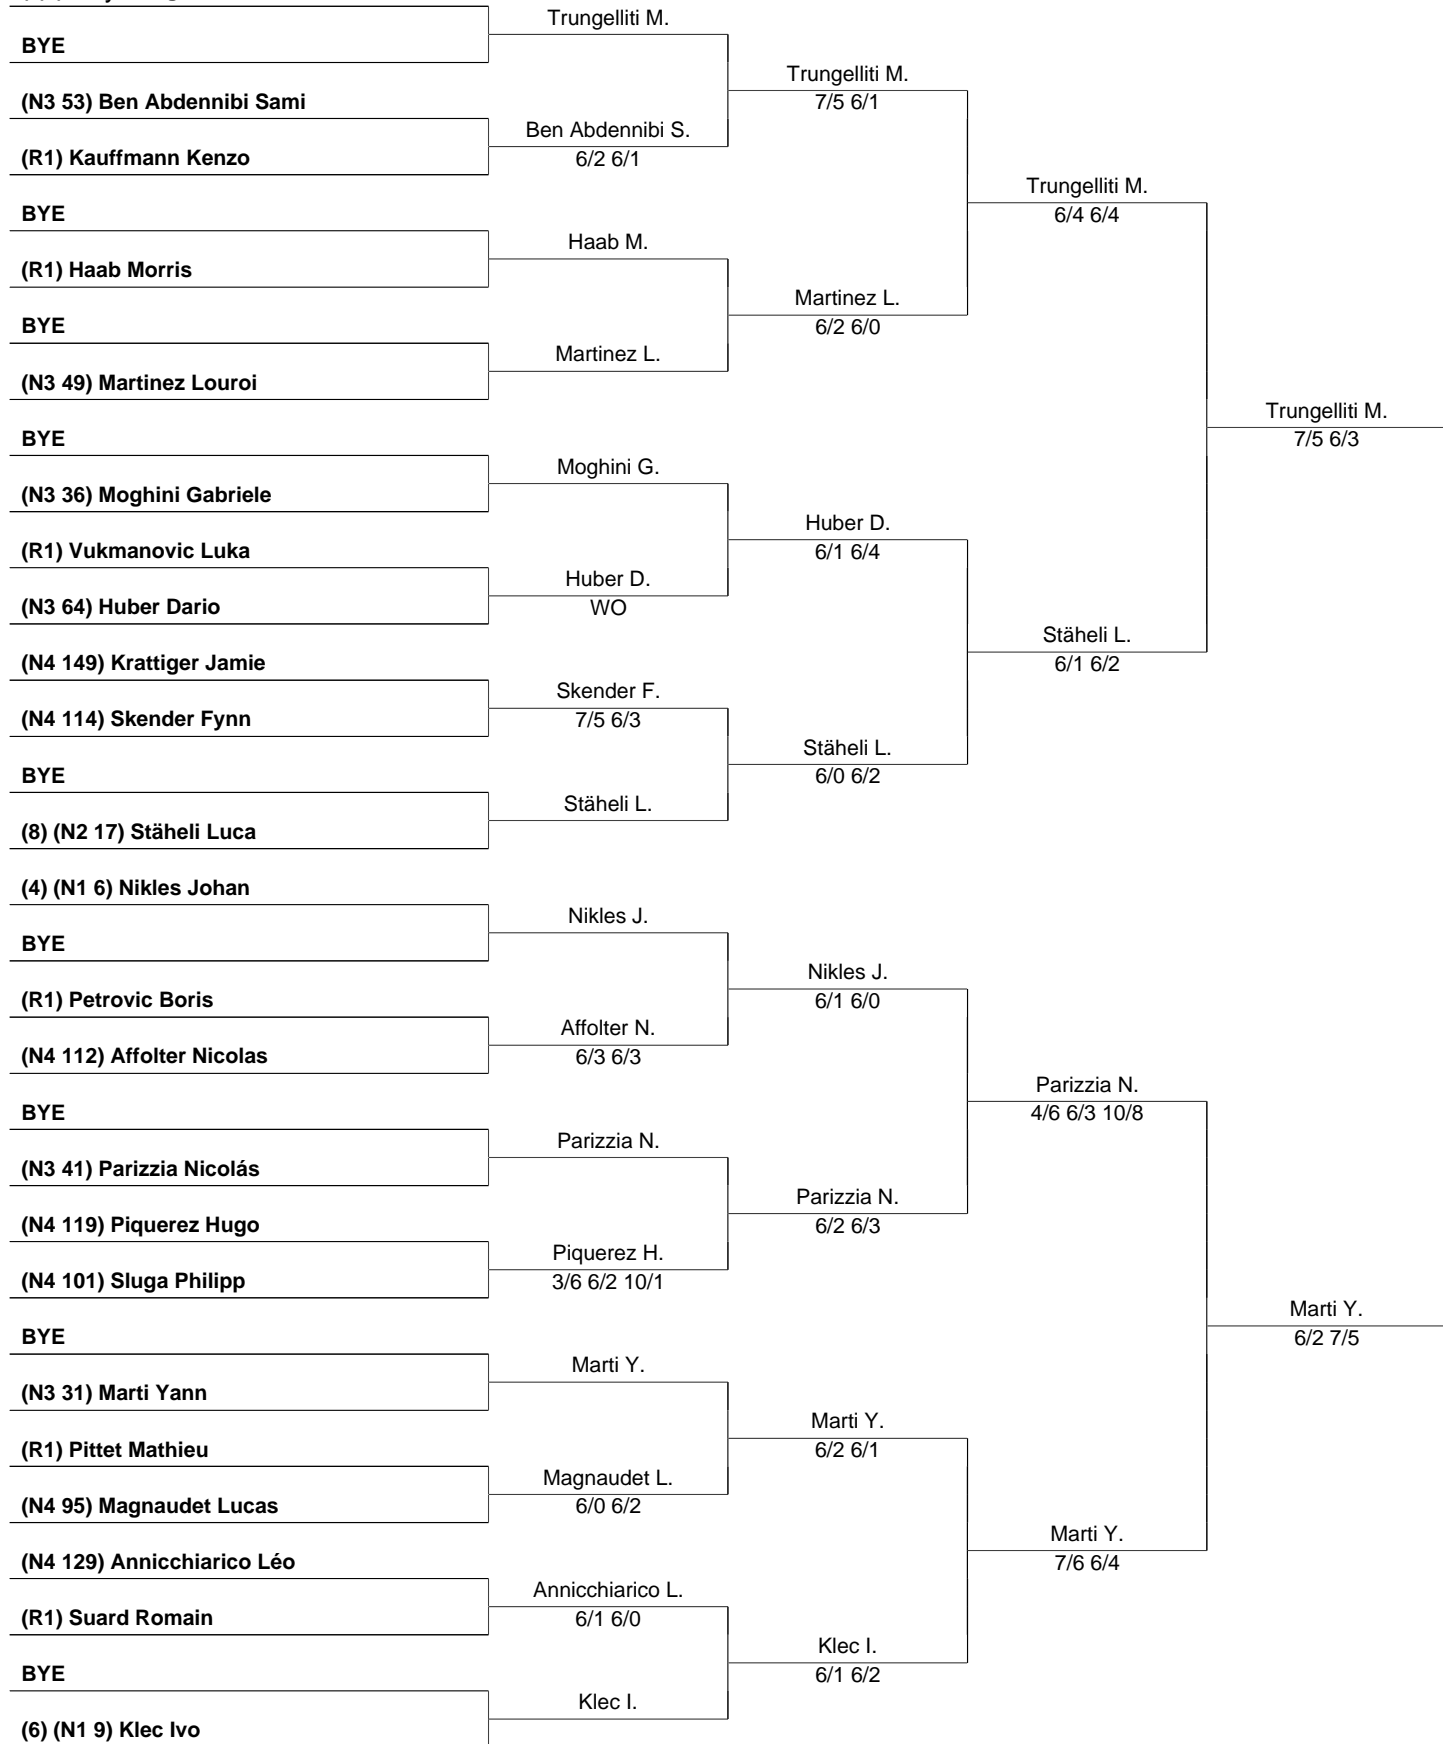

**OPEN DE MARLY 15'000 CHF, Hospitality N1-R1, Label** 23 Mai 2024  
**FriJuNe (123777), MS N1/R1 (8.-12.7. 5000 CHF +**  
**watch)**

T(♾️) ~~Mary~~ Trungelliti Marco

**OPEN DE MARLY 15'000 CHF, Hospitality N1-R1, Label** 23 Mai 2024  
**FriJuNe (123777), MS N1/R1 (8.-12.7. 5000 CHF +**  
**watch)**