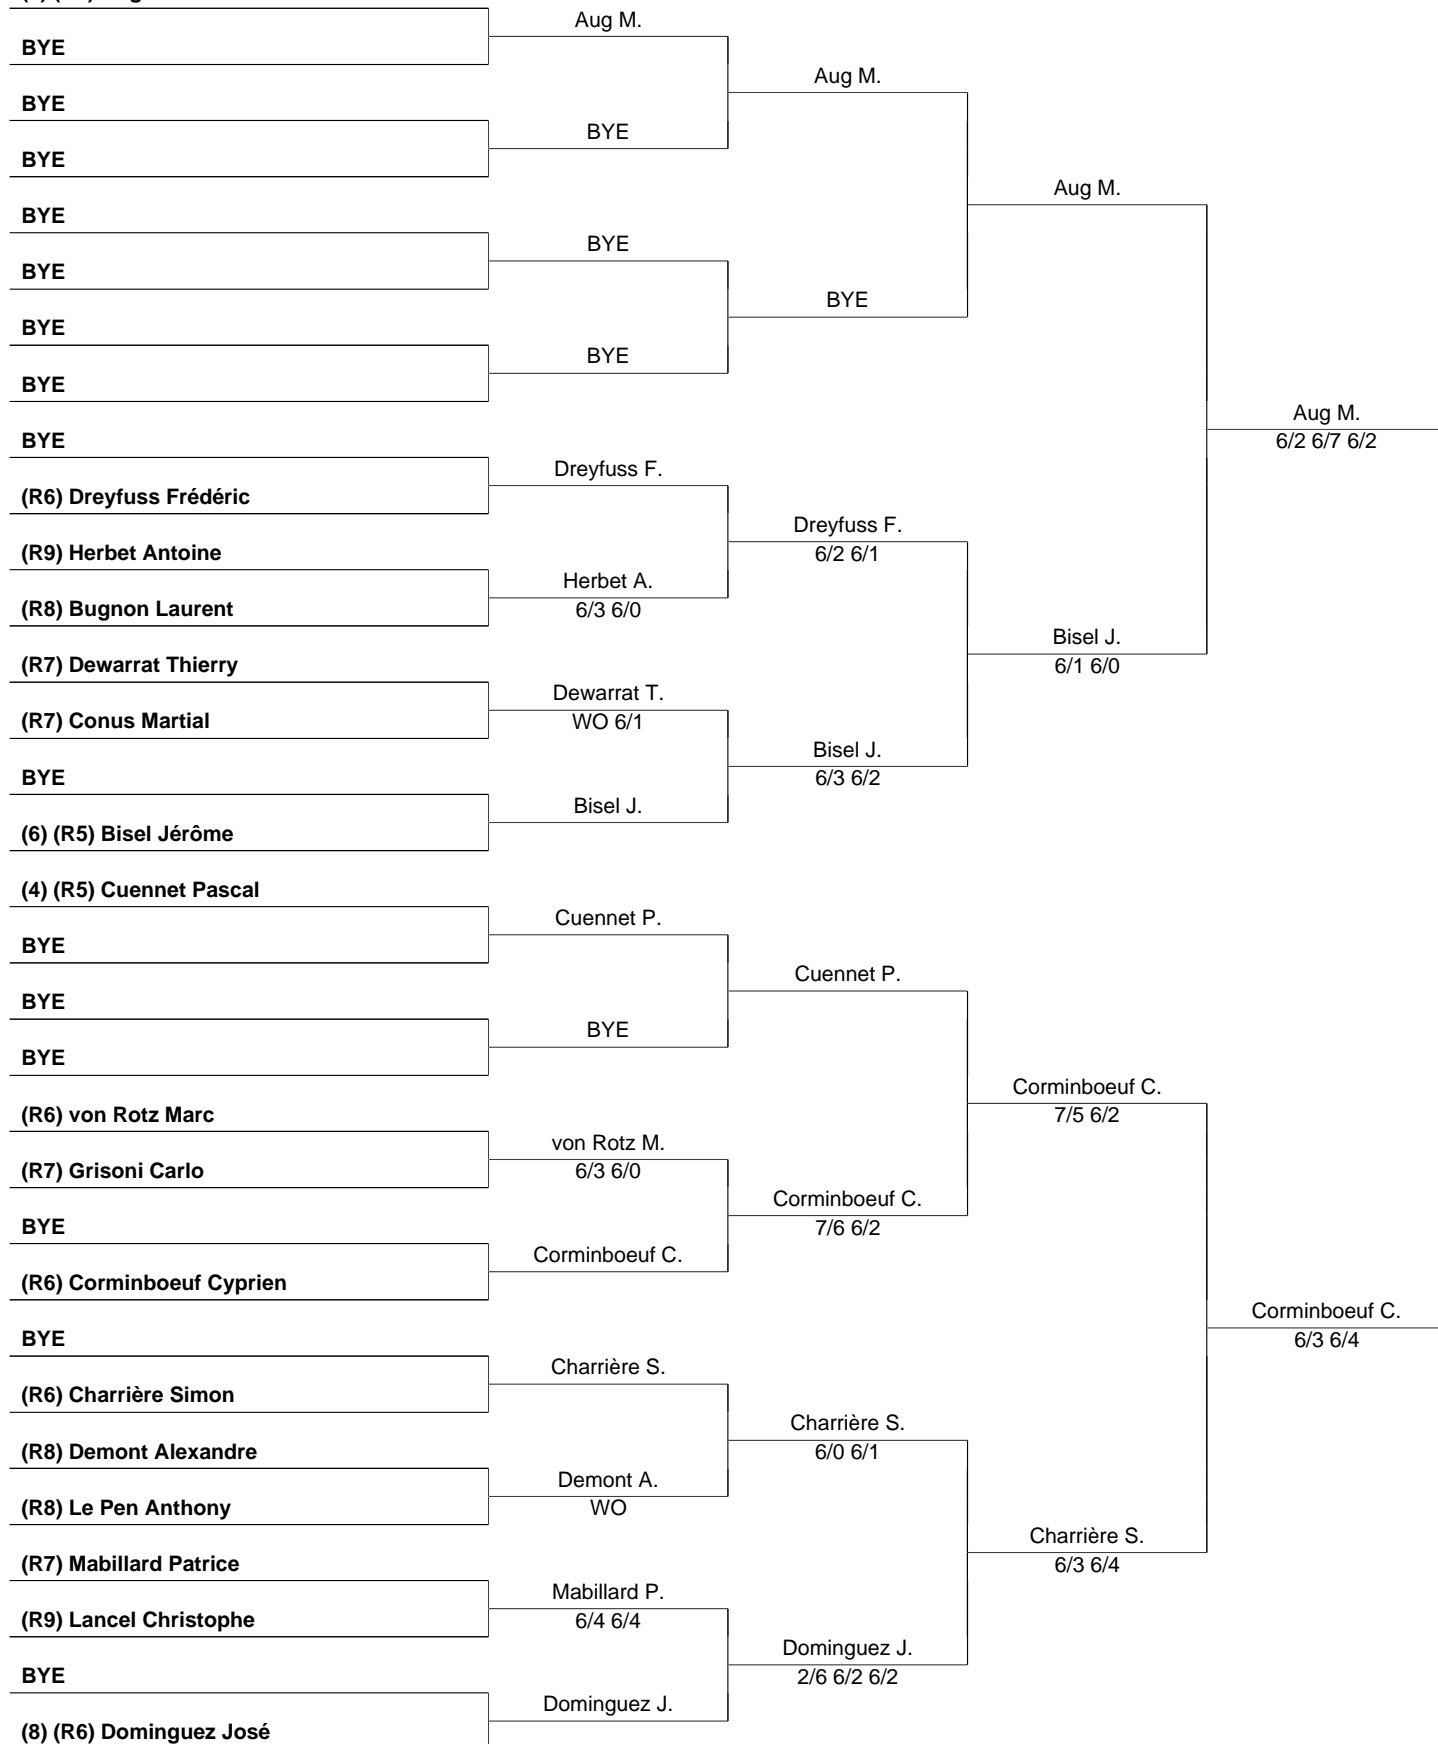

**TC GROLLEY TROPHY \*\*LABEL FRIJUNE\*\* (123213),  
MS 35+ R5/R9 (22 au 28.06)**

23 Mai 2024  
Page 1 / 3

TC Grolley

(1) (R5) Aug Matthieu

**TC GROLLEY TROPHY \*\*LABEL FRIJUNE\*\* (123213),  
MS 35+ R5/R9 (22 au 28.06)**