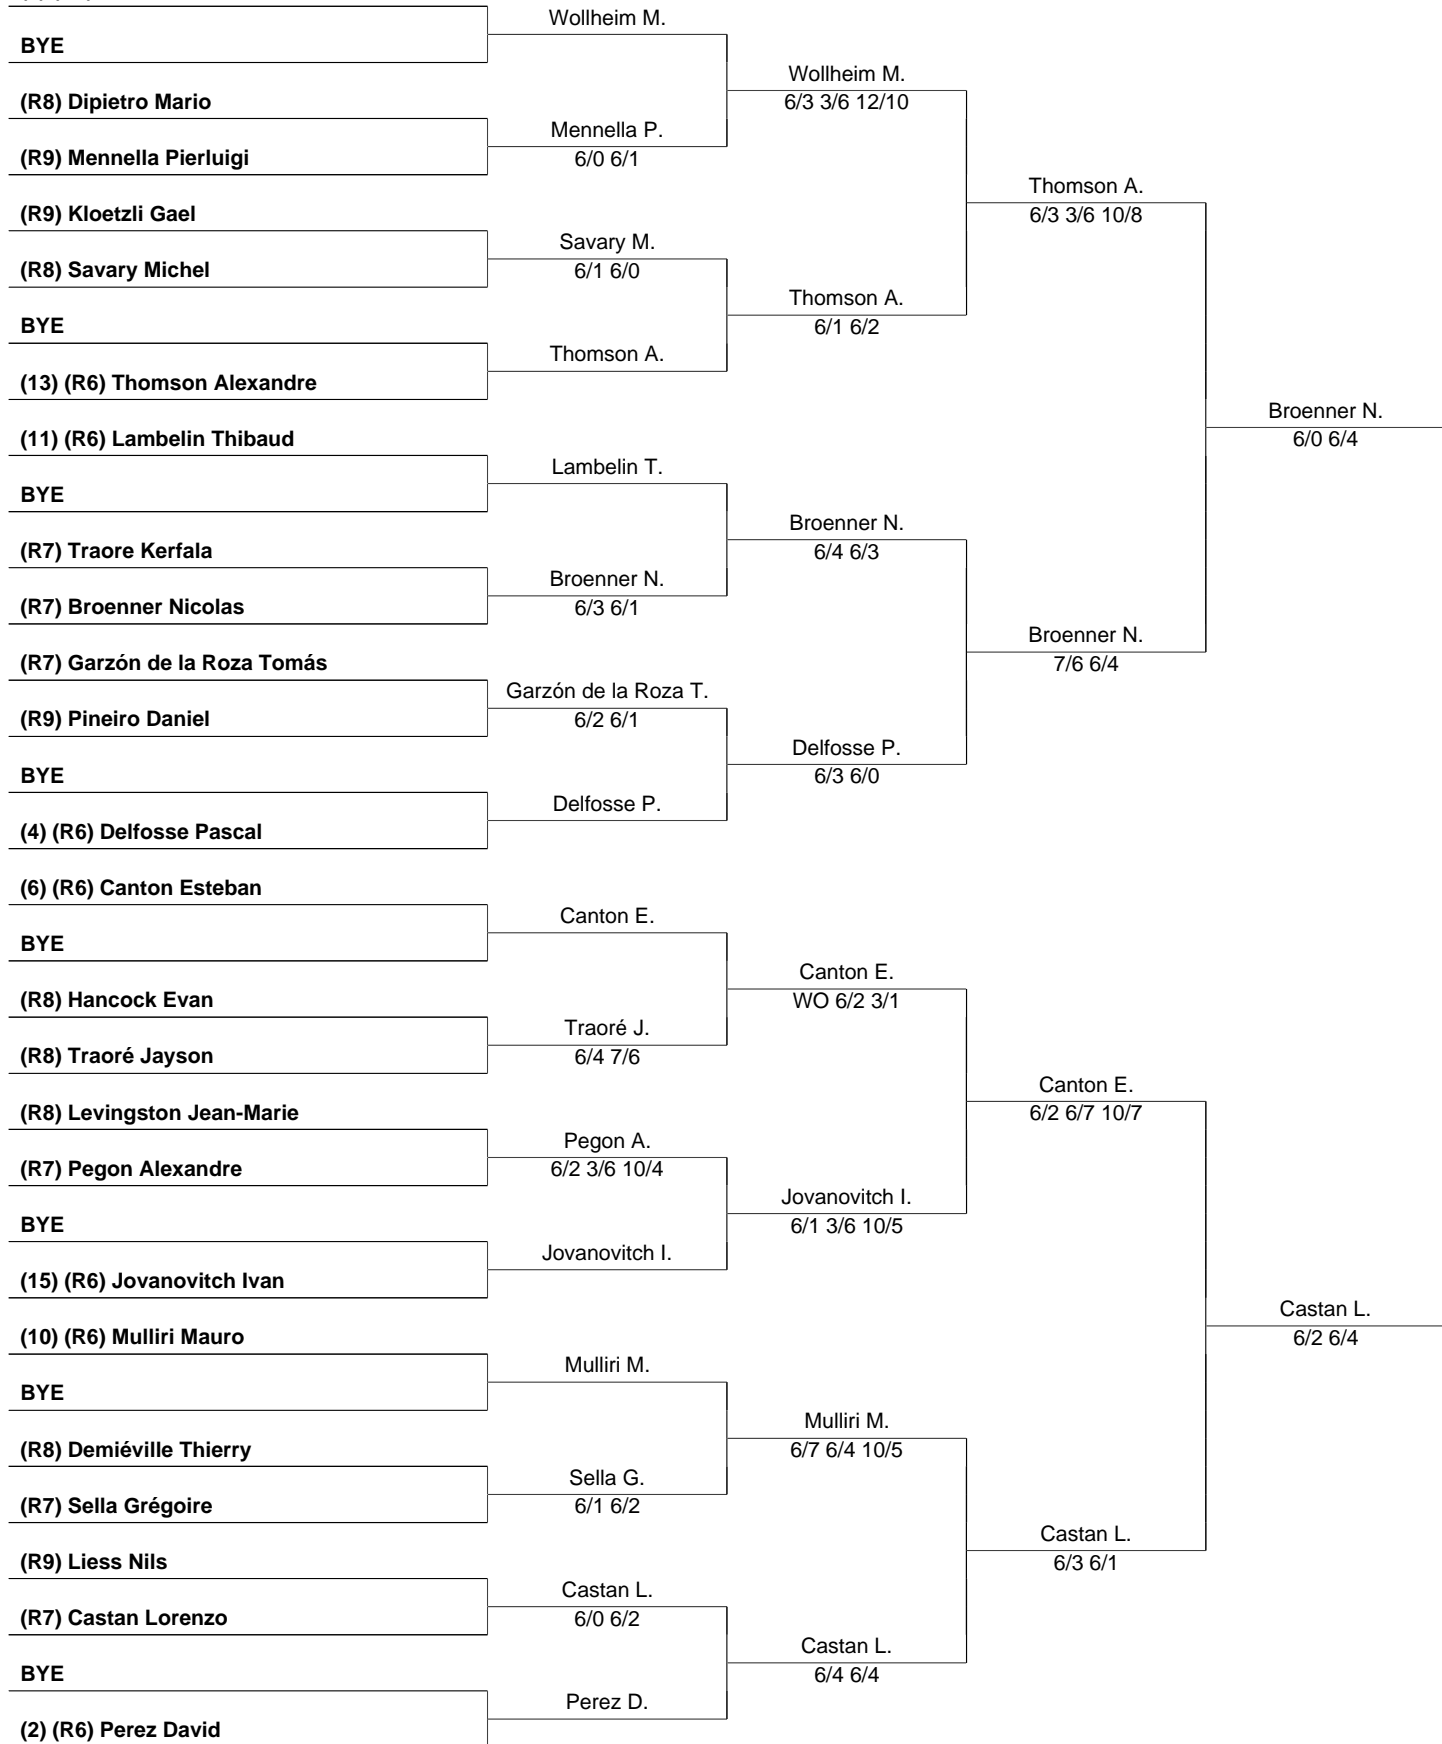

R9

TC Lancy-Fraisières

(1) (R6) Pause Maxime

R9

TC Lancy-Fraisières

(7) (R6) Wollheim Mathias

R9

TC Lancy-Fraisières