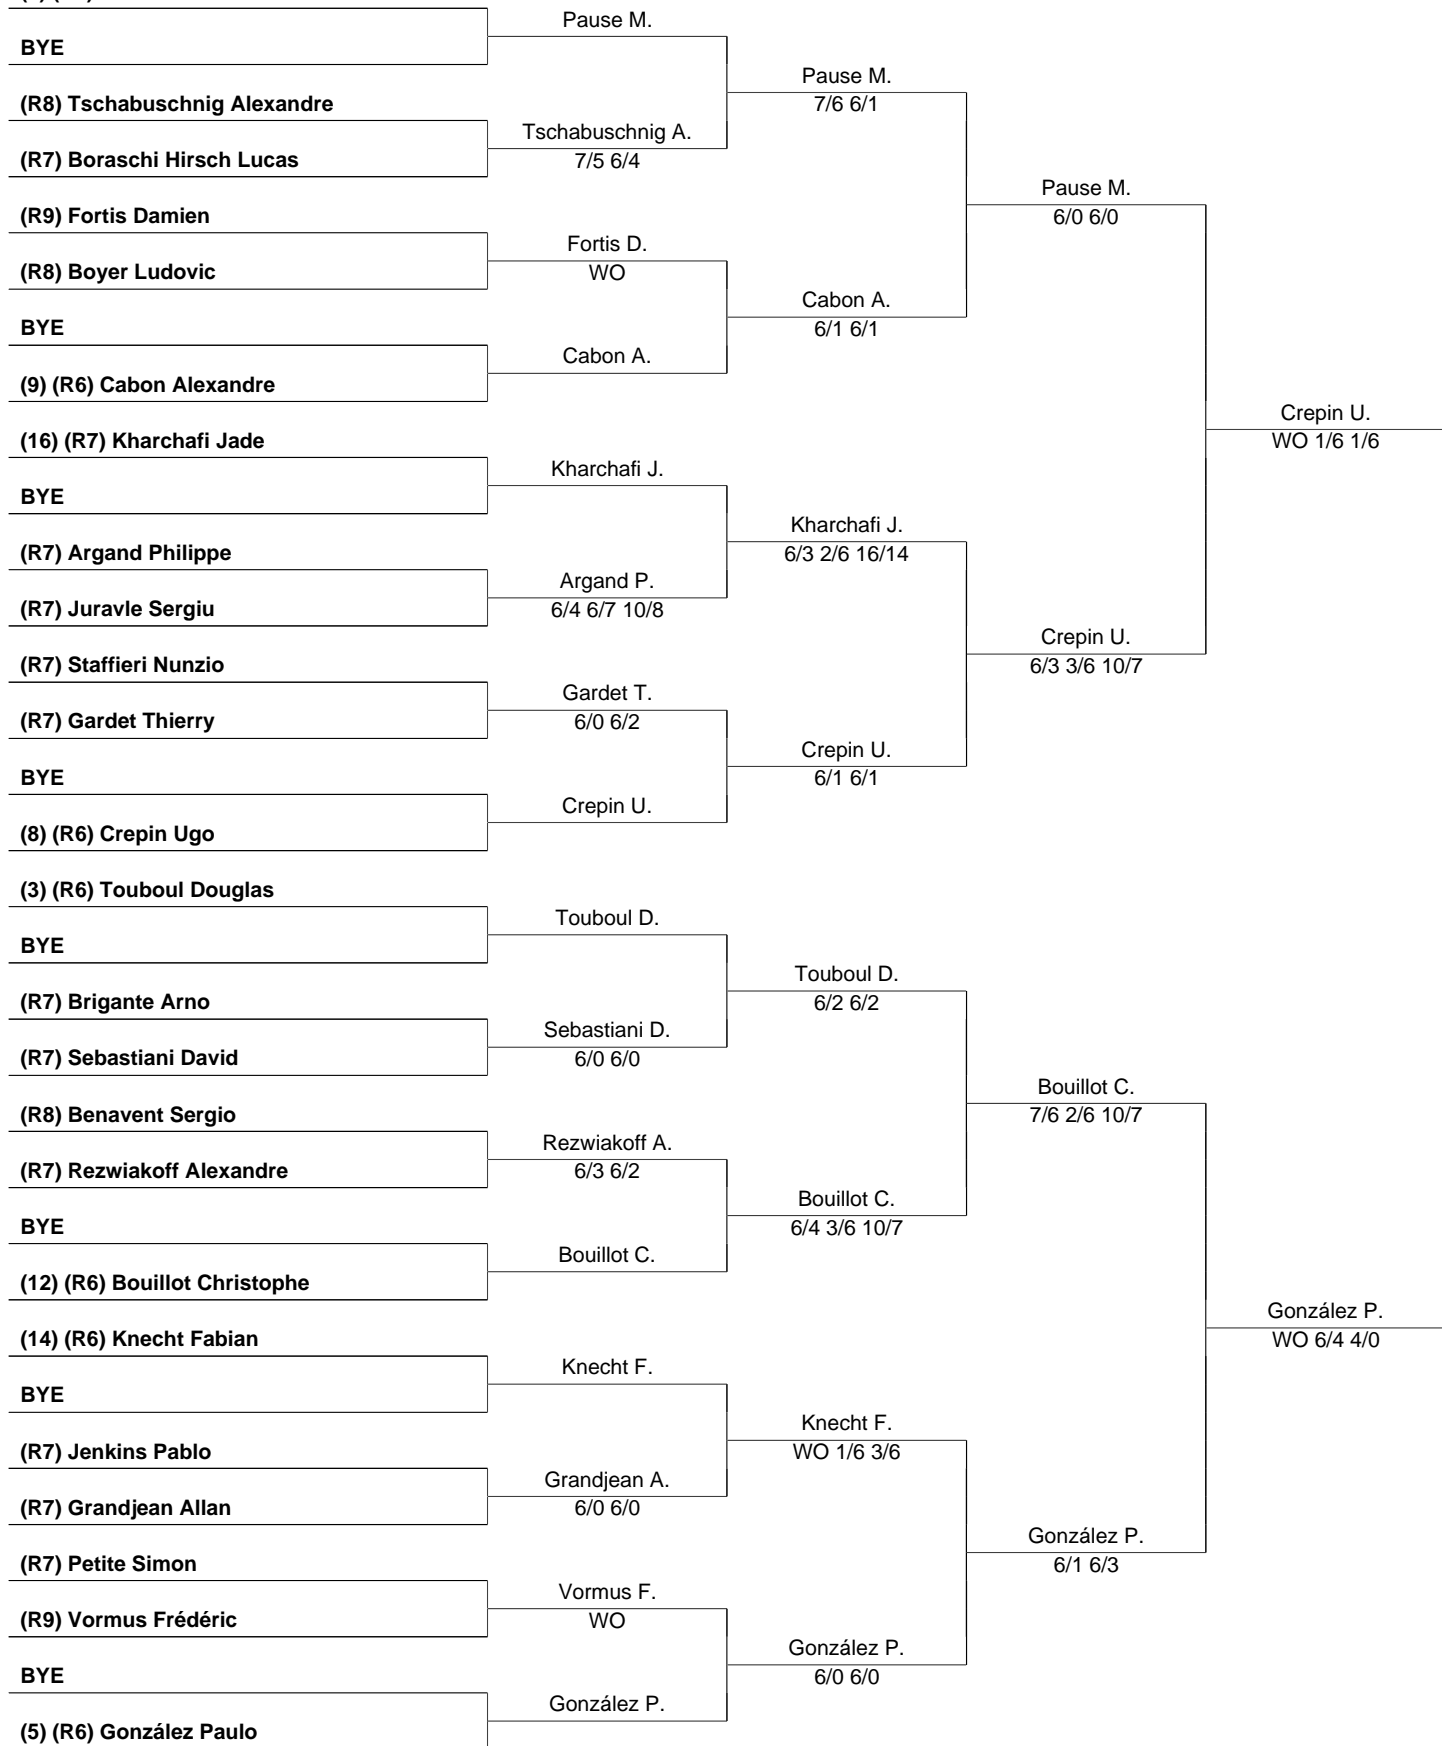

R9

TC Lancy-Fraisières

(1) (R6) Pause Maxime

R9

TC Lancy-Fraisières

(7) (R6) Wollheim Mathias

R9

TC Lancy-Fraisières